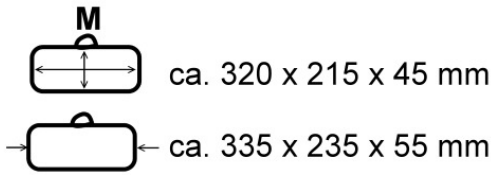

"Helsinki"

Multi

Mini

Midi

Version 1: "Multi"
4 x ca. 52x52mm, 2 x ca. 106x52mm,
1 x ca. 106x106mm, 1 x ca. 322x106mm.

Version 2: "Midi"
12 x ca. 106x52mm.

Version 3: "Mini"
24 x ca. 52x52mm.

70709 - M