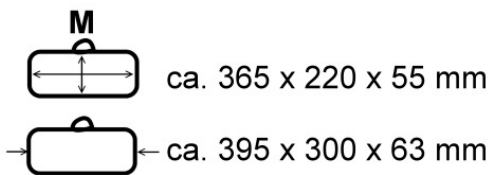

"Stockholm"

70701 - M

EAN: 4020937 70701 4
VPE: 48 St.